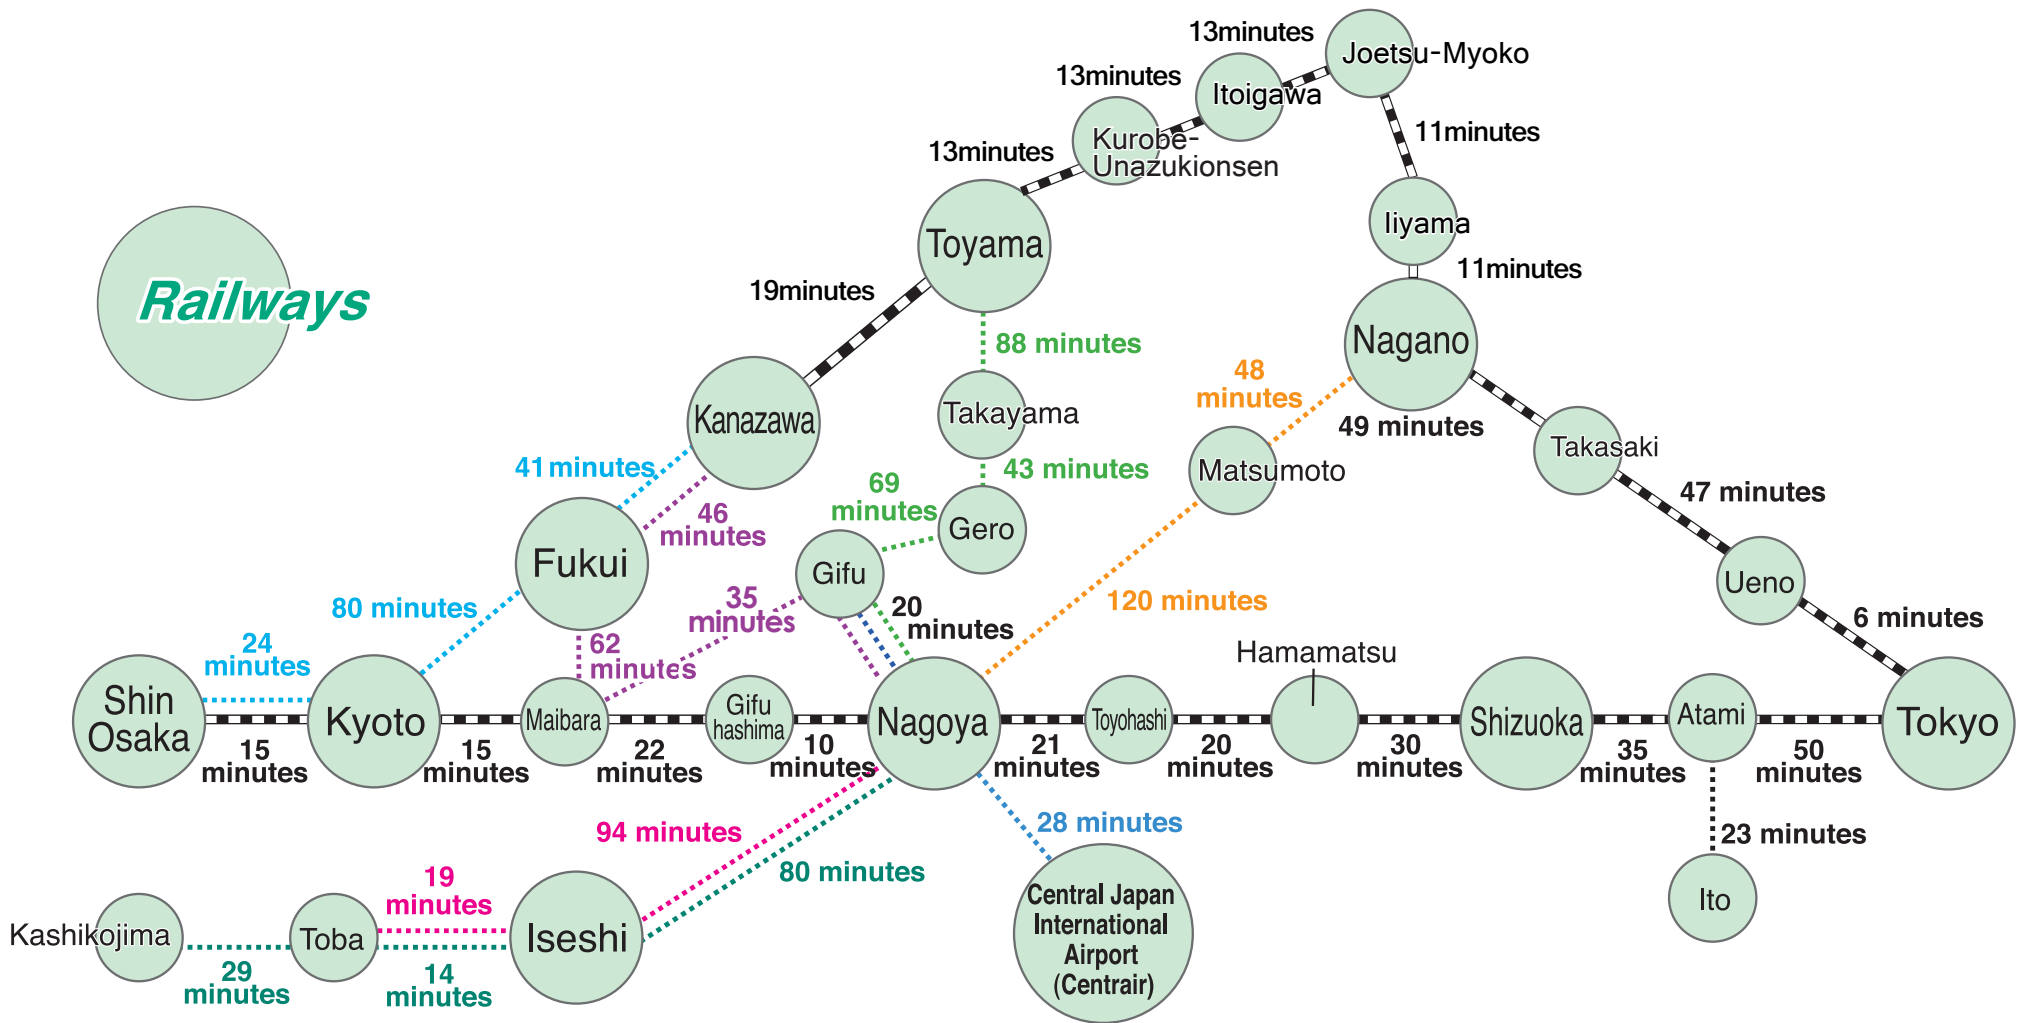

Railways

- Shinkansen
- Shinano Wide View
- Meitesu Nagoya Line Limited Express
- Thunderbird Limited Express
- Mie Rapid Service Train
- Meitesu Mu-Sky Airport Limited Express
- Shirasagi Limited Express
- Kintetsu Ise-Shima Liner Premium Express SHIMAKAZE
- JR Itō Line - Odoriko Limited Express
- Hida Wide View