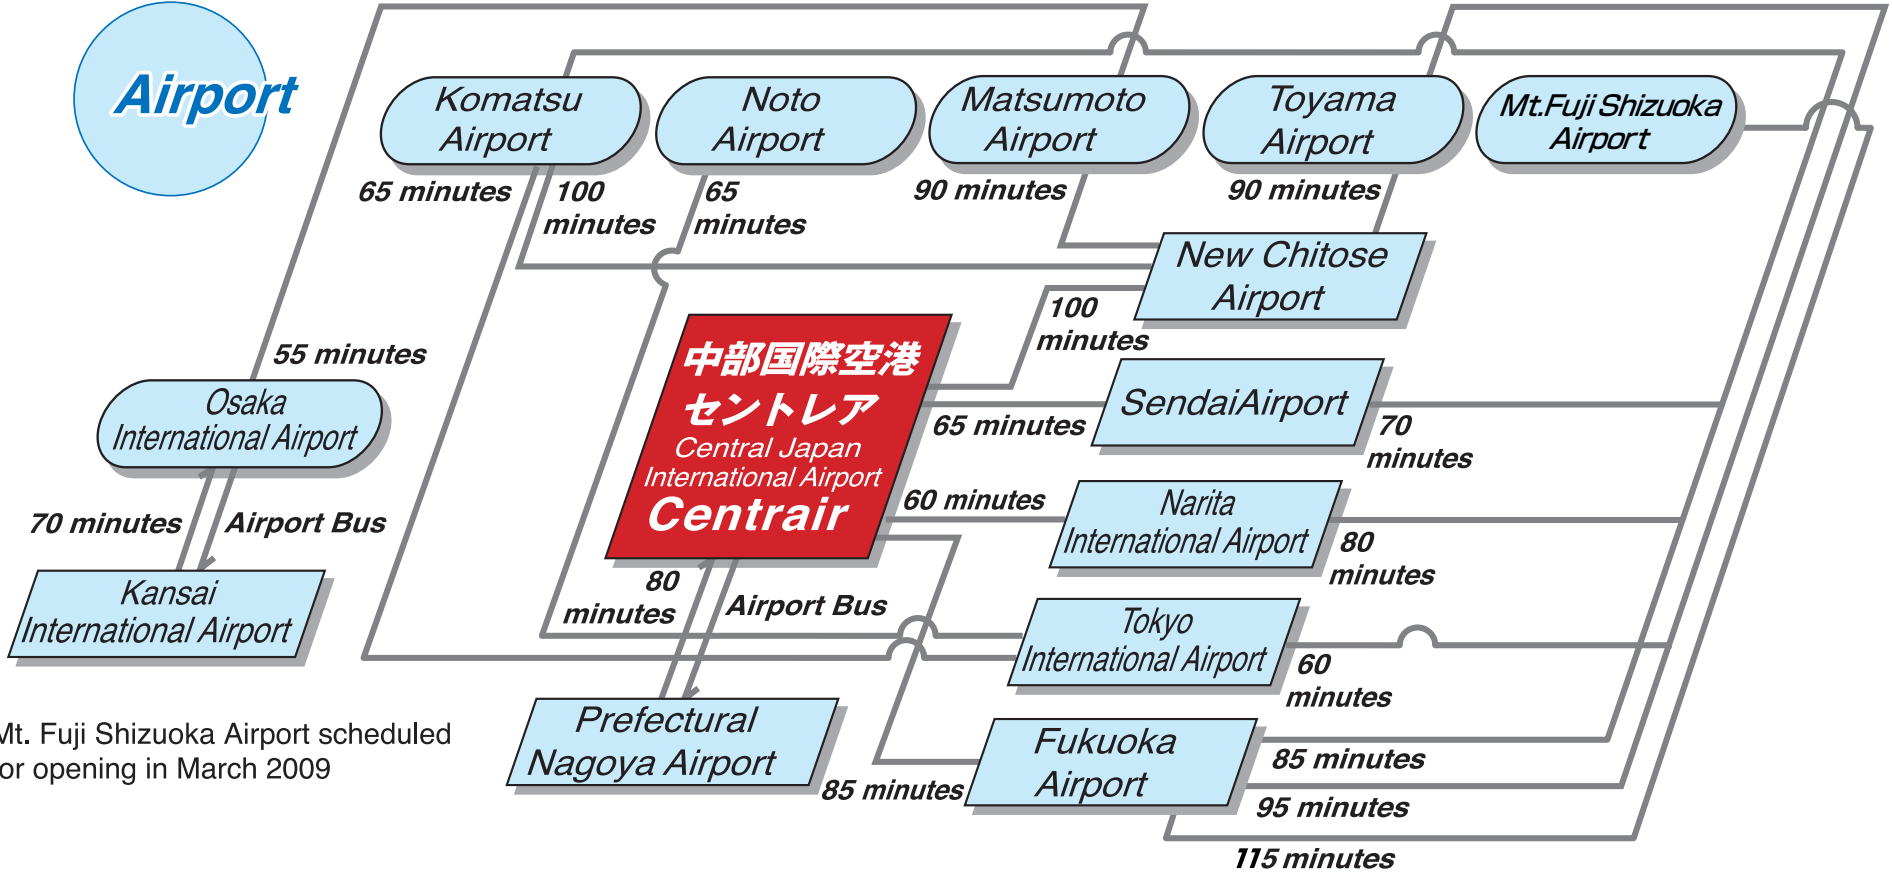

**Airport**

Mt. Fuji Shizuoka Airport scheduled for opening in March 2009