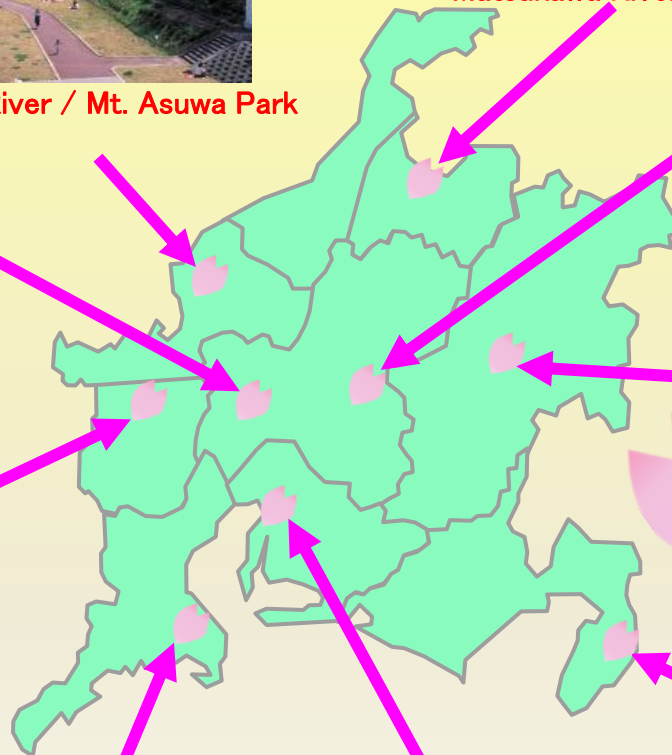

# SAKURA MAP

Asuwa River / Mt. Asuwa Park (April)

Matsukawa River (April)

Nawashiro-Zakura (April)

Ota-Zakura (May)

Kaizuosaki (April)

Takato Castle Ruins Park (April)

Miyagawa Tsutsumi (March)

Yamazaki river Siki no Michi (March)

Kawazu-Zakura (March)

# SAKURA × Sightseeing Spot

Nagahama Castle (April)

Maruoka Castle (April)

Kenrokuen Garden (April)

Hida Takayama (April)

Matsumoto Castle (April)

Hikone Castle (April)

Inuyama Castle (March)

Nagoya Castle (March)

Hamamatsu Castle Park (March)